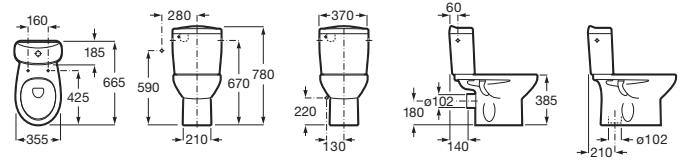

VICTORIA

Vitreous china close-coupled WC with horizontal outlet

DIMENSIONS

Length	370 mm
Width	665 mm
Height	780 mm

COLOURS AND FINISHES

00 White

TECHNICAL DRAWINGS

FEATURES

- Fixing kit: Not included
- Flushing system: Washdown
- Installation type: Floorstanding
- Outlet type: Horizontal
- Recommended for public spaces
- Shape: Round

COMPATIBLE WITH

Dual flush 6/3L WC cistern
34139X..0